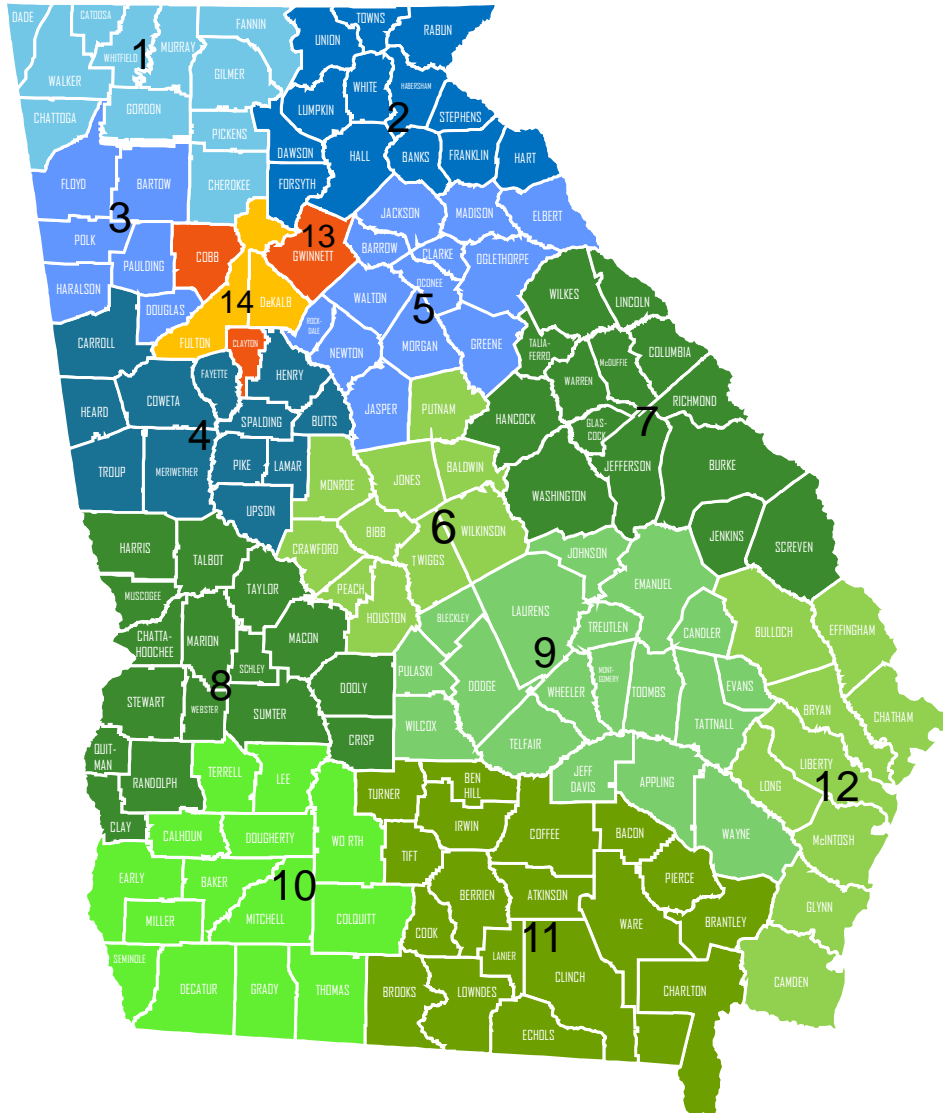

DFCS Regions Child Welfare

Region 1: Ashley Parham

Catoosa, Chattooga, Cherokee, Dade, Fannin, Gilmer, Gordon, Murray, Pickens, Walker, Whitfield

Region 2: Kenny Jarvis

Banks, Dawson, Forsyth, Franklin, Habersham, Hall, Hart, Lumpkin, Rabun, Stephens, Towns, Union, White

Region 3: Ross Collins

Bartow, Douglas, Floyd, Haralson, Paulding, Polk

Region 4: Tammy Reed

Butts, Carroll, Coweta, Fayette, Heard, Henry, Lamar, Meriwether, Pike, Spalding, Troup, Upson

Region 5: Mary Havick

Barrow, Clarke, Elbert, Greene, Jackson, Jasper, Madison, Morgan, Newton, Oconee, Oglethorpe, Rockdale, Walton

Region 6: Sekema Harmon

Baldwin, Bibb, Crawford, Houston, Jones, Monroe, Peach, Putnam, Twiggs, Wilkinson

Region 12: Richard (Rick) Chamberlin

Bryan, Bulloch, Camden, Chatham, Effingham, Glynn, Liberty, Long, McIntosh

Region 13: Interim, Andrea Tulloch

Clayton, Cobb, Gwinnett

Region 14: LaMarva Ivory

DeKalb, Fulton